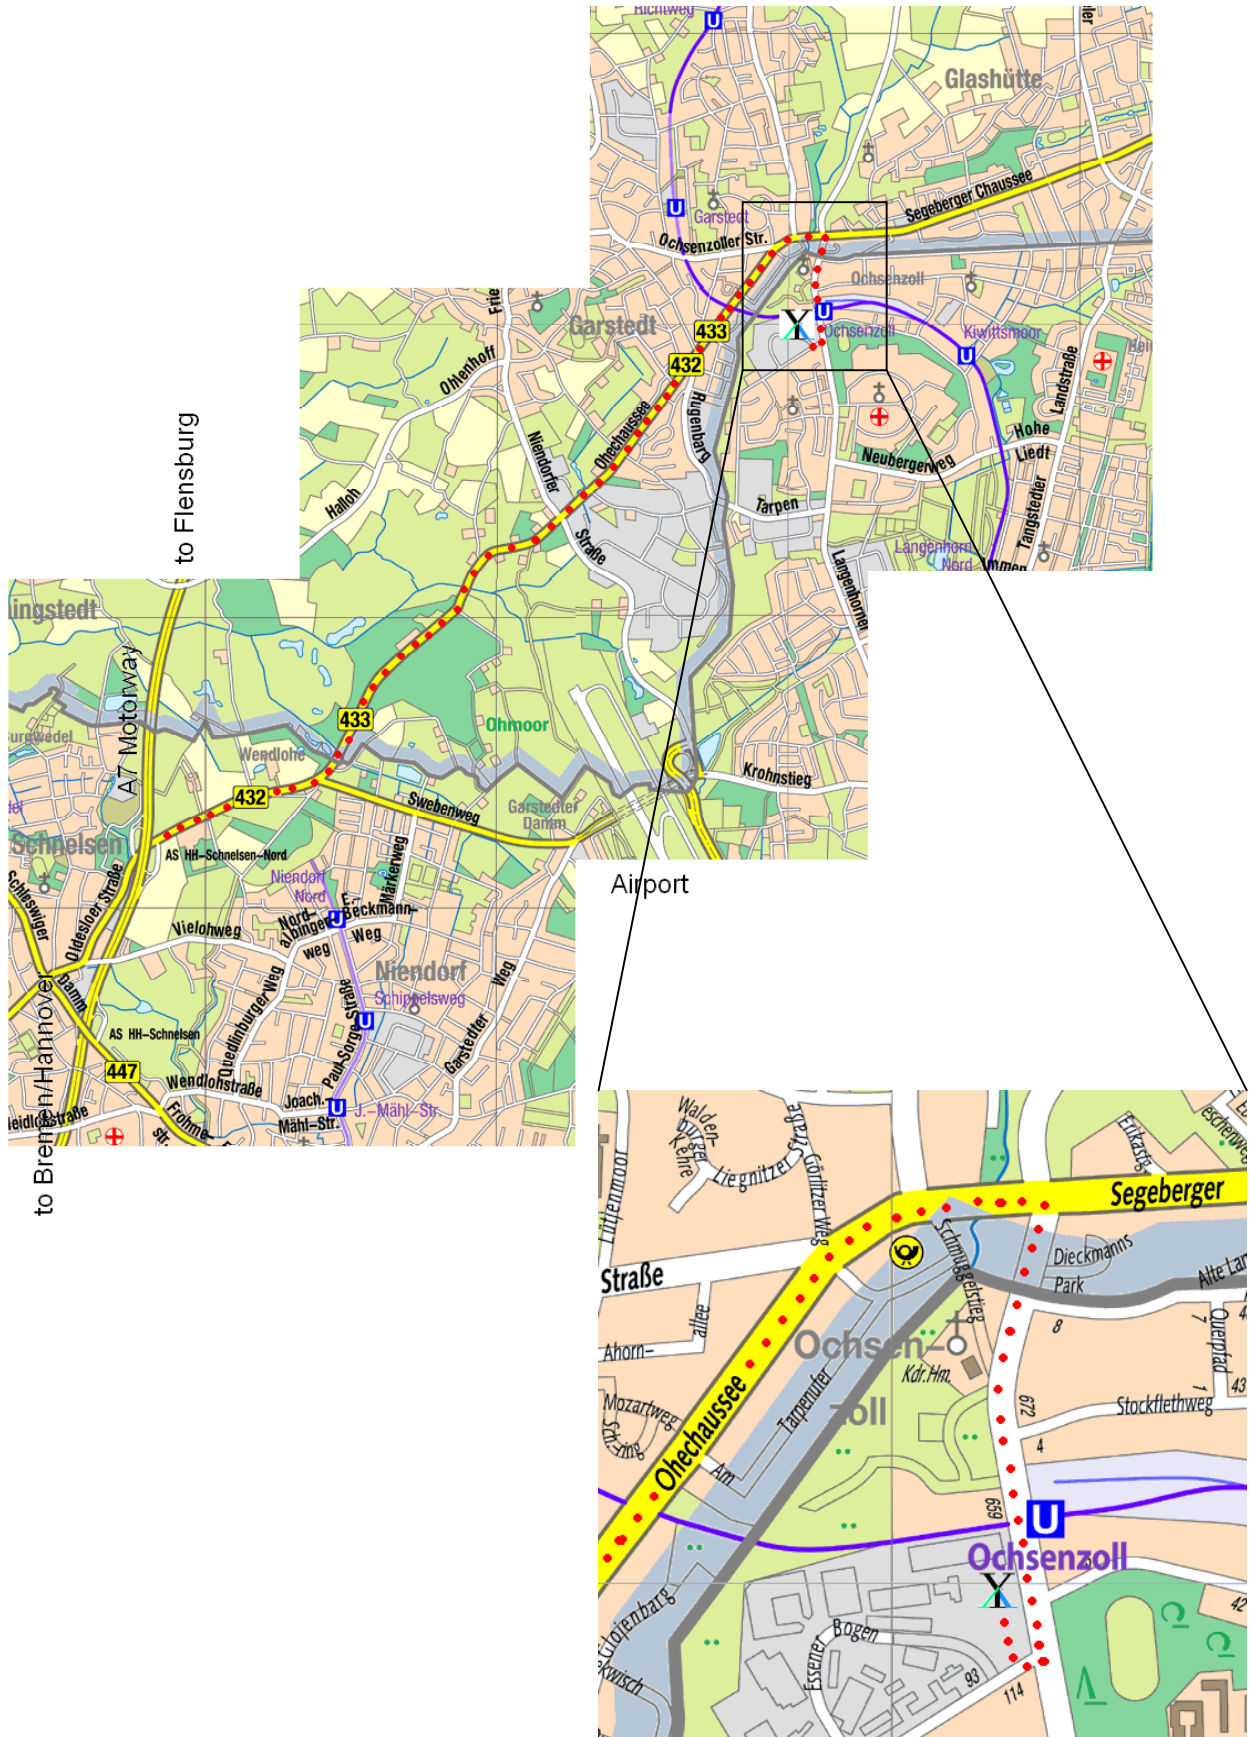

How to get to YXLON

- Arriving from Bremen/Hanover, take the A7 to Flensburg / Airport through the Elbe tunnel
- Exit Schnelsen Nord,
- Turn right and follow the B 432 (Oldesloher Strasse)

How to get to YXLON

How to get to YXLON

- After 1 km turn half left and follow the B 432 (Ohechaussee)
- After 5 km turn right into the Langenhorner Chaussee
- After 1 km you'll see the subway station "Ochsenszoll" (marked with a blue "U"), take first street to the right into the Essener Strasse
- Turn first right